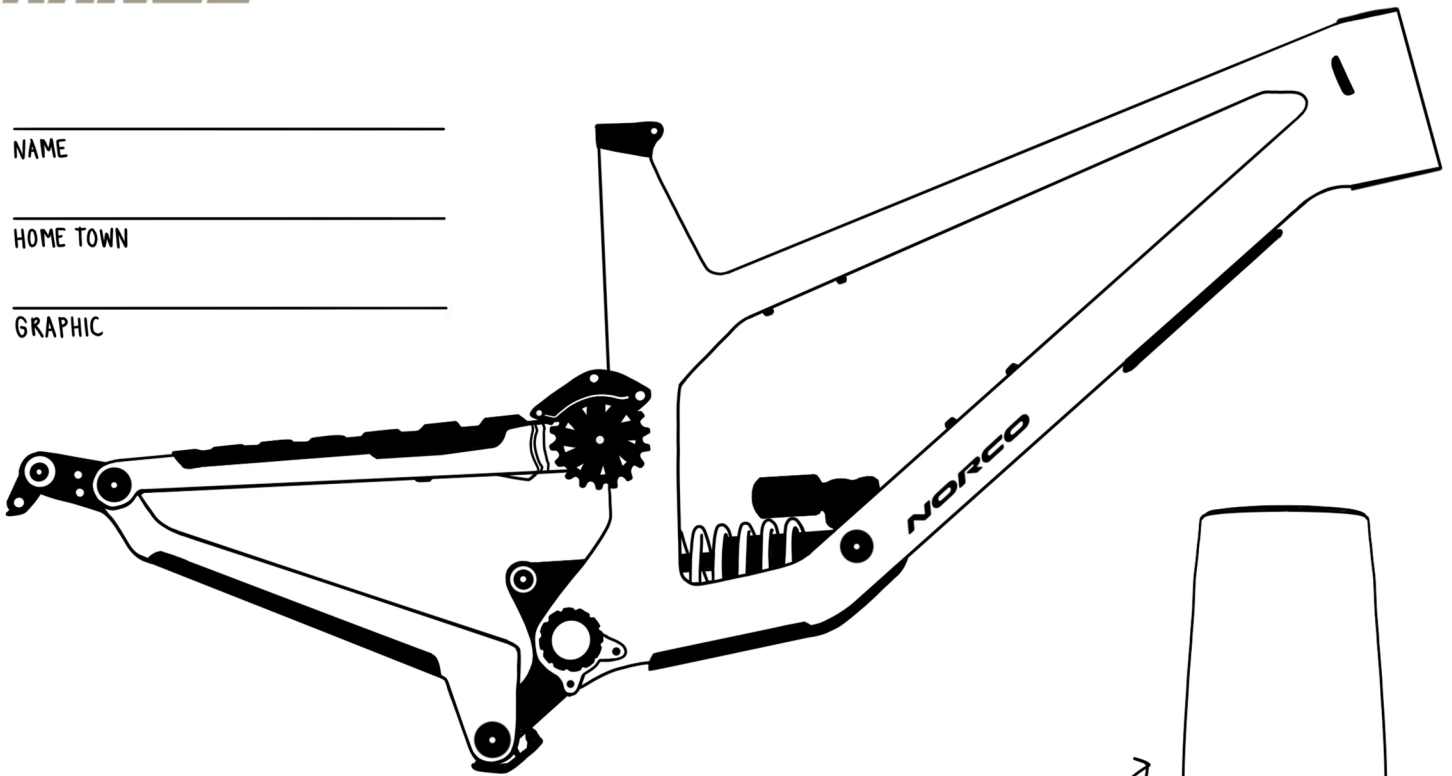

NORCO

RANGE

DESIGN DETAILS

NAME _____

HOME TOWN _____

GRAPHIC _____

HEAD BADGE

COLOR SWATCHES